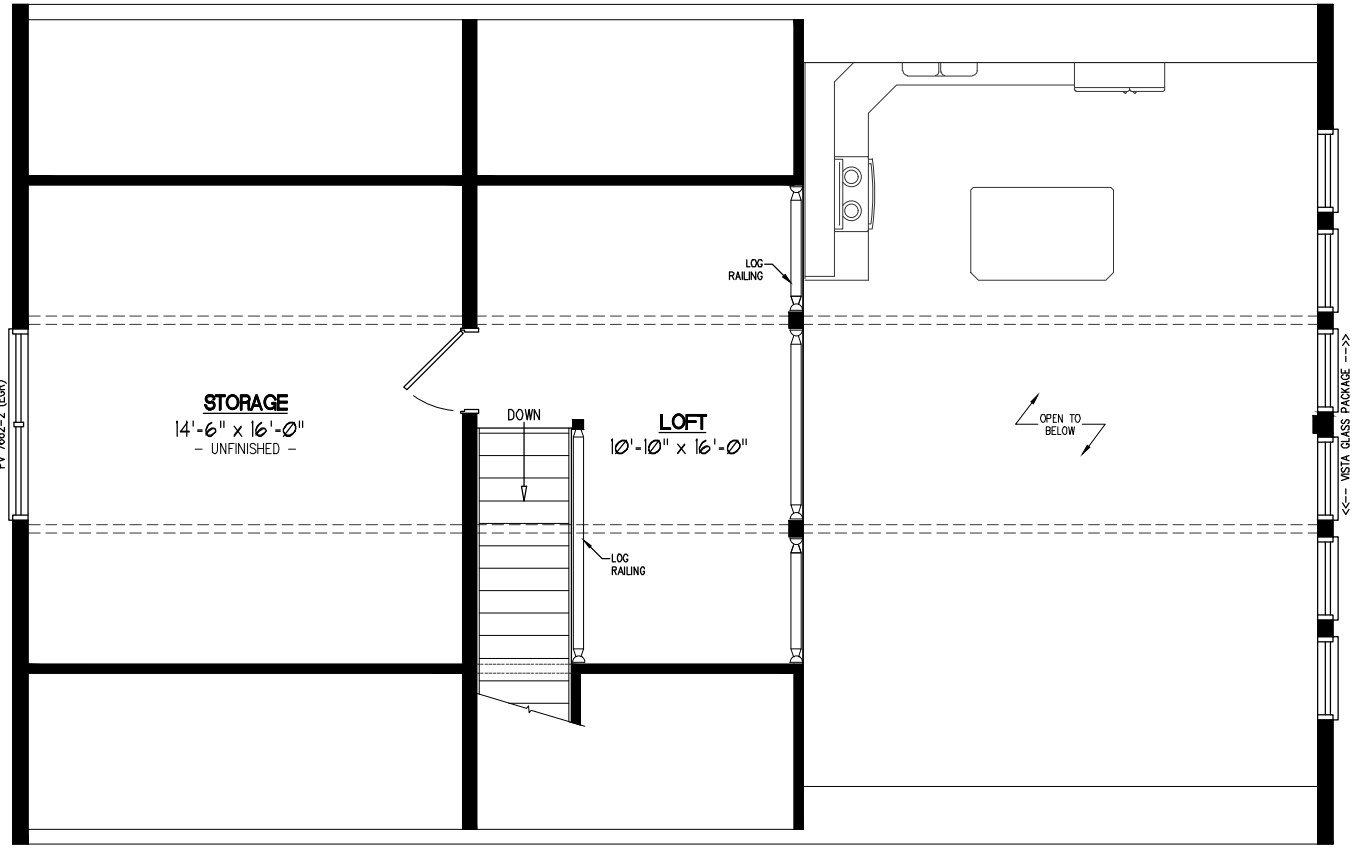

28x44 MOUNTAINEER DELUXE Plan #28MD1404

28x44 MOUNTAINEER DELUXE Plan #28MD1404 2nd Floor